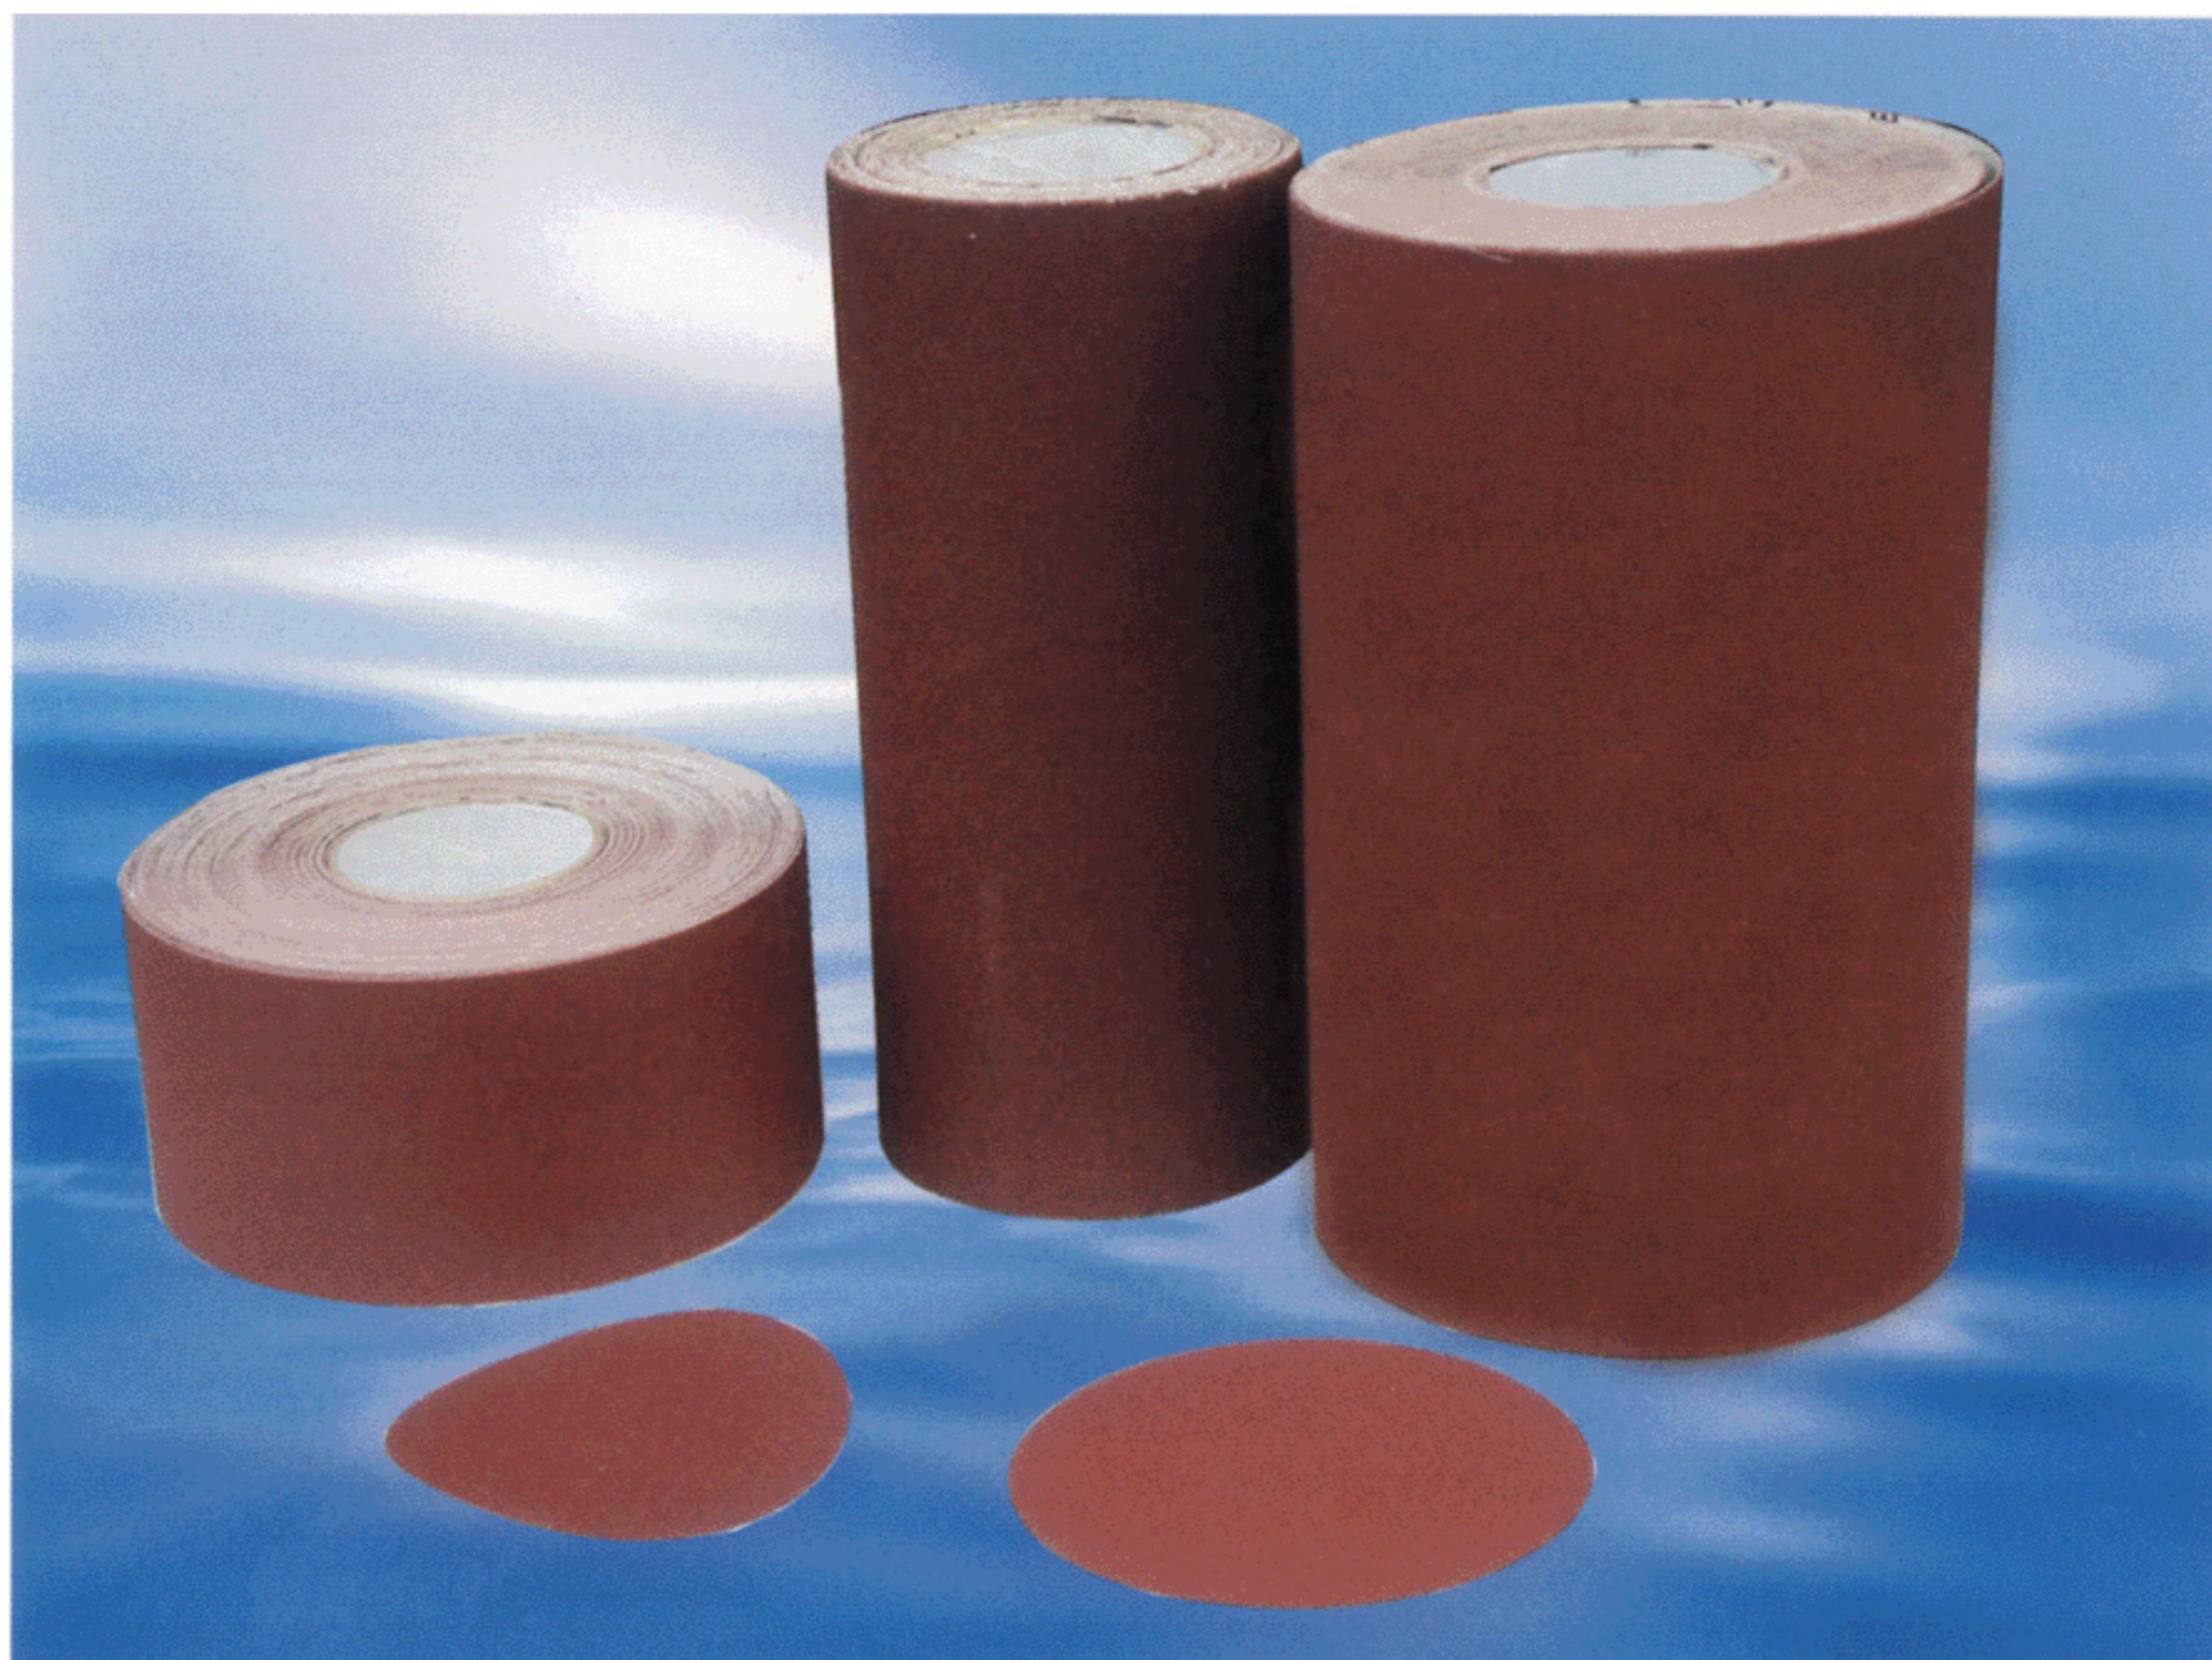

TAILIN®

Coated Abrasive Products *Abrasive Belt (or Roll) Paper*

SIZE

Any length can be ordered
(Width: under **24"**)

APPLICATION

Combination cloth for floor sanding.
Cylinder paper for furniture and plywood.

ABRASIVE TYPE

1. Aluminum oxide
2. Silicon carbide

GRIT SIZE

24# ~ 240#

BACKING

1. Cylinder paper (Ewt) for grits **40#~240#**
2. Combination cloth (Ewt) for grits **24#~50#**